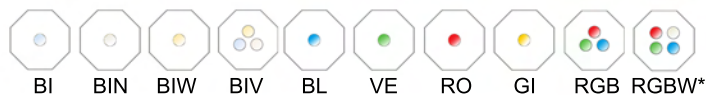

Available in different light colours: monochromatic and multicolour RGB, different optics and adjustable external wall mounting.

Maximum power consumption 9W or 12W.

It's possible to adjust the brightness and drive with each monochromatic and multicolor RGB electronic control.

DISEGNI MECCANICI – MECHANICAL DRAWING

MAXILUXÈ

MAXILUXÈ RGB

OPZIONI DISPONIBILI – AVAILABLE OPTION

COLORE DEI LED – LED COLOUR

5500K 4000K 3000K

* tipologia di bianco da specificare per la versione 4 LED.
* type of white color to be specified for the 4 LEDs version.