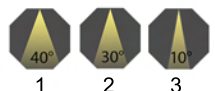

OTTICHE - OPTIC

vedi pag. ottiche

POTENZA LED - LED POWER

3